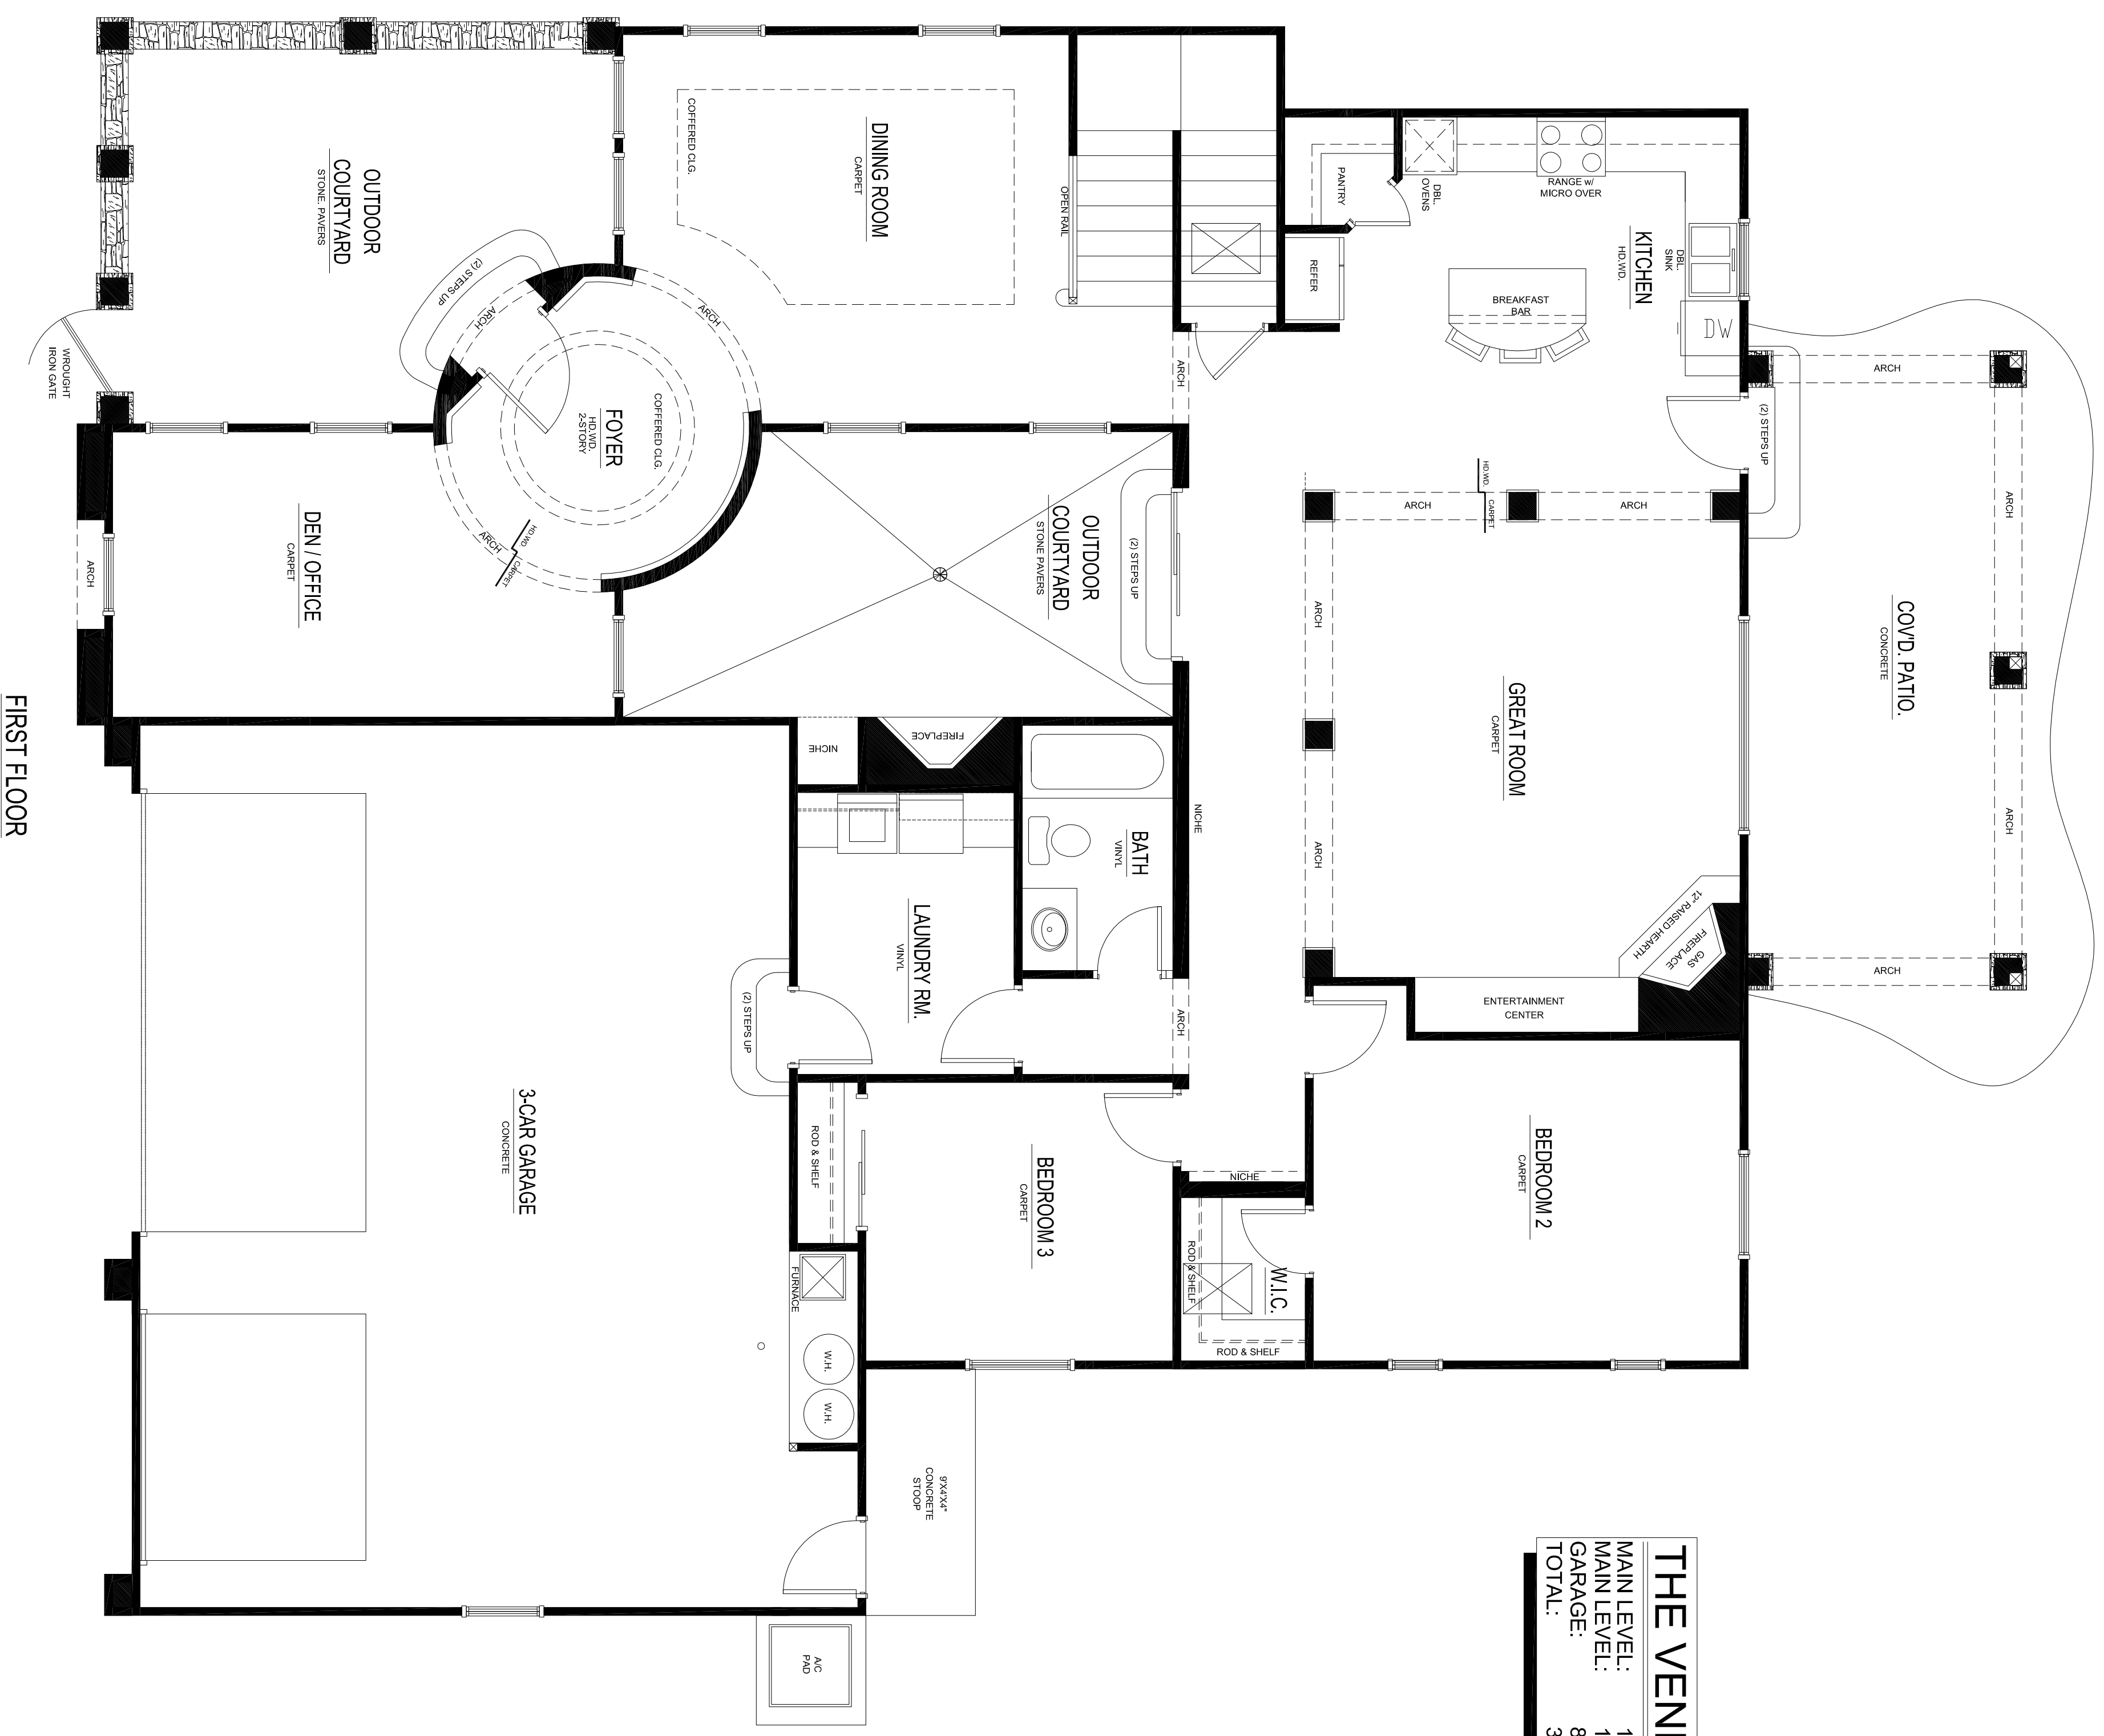

FIRST FLOOR

THE VENEZIA	
MAIN LEVEL:	1,863 S.F.
GARAGE:	823 S.F.
TOTAL:	3,147 S.F.

SECOND FLOOR