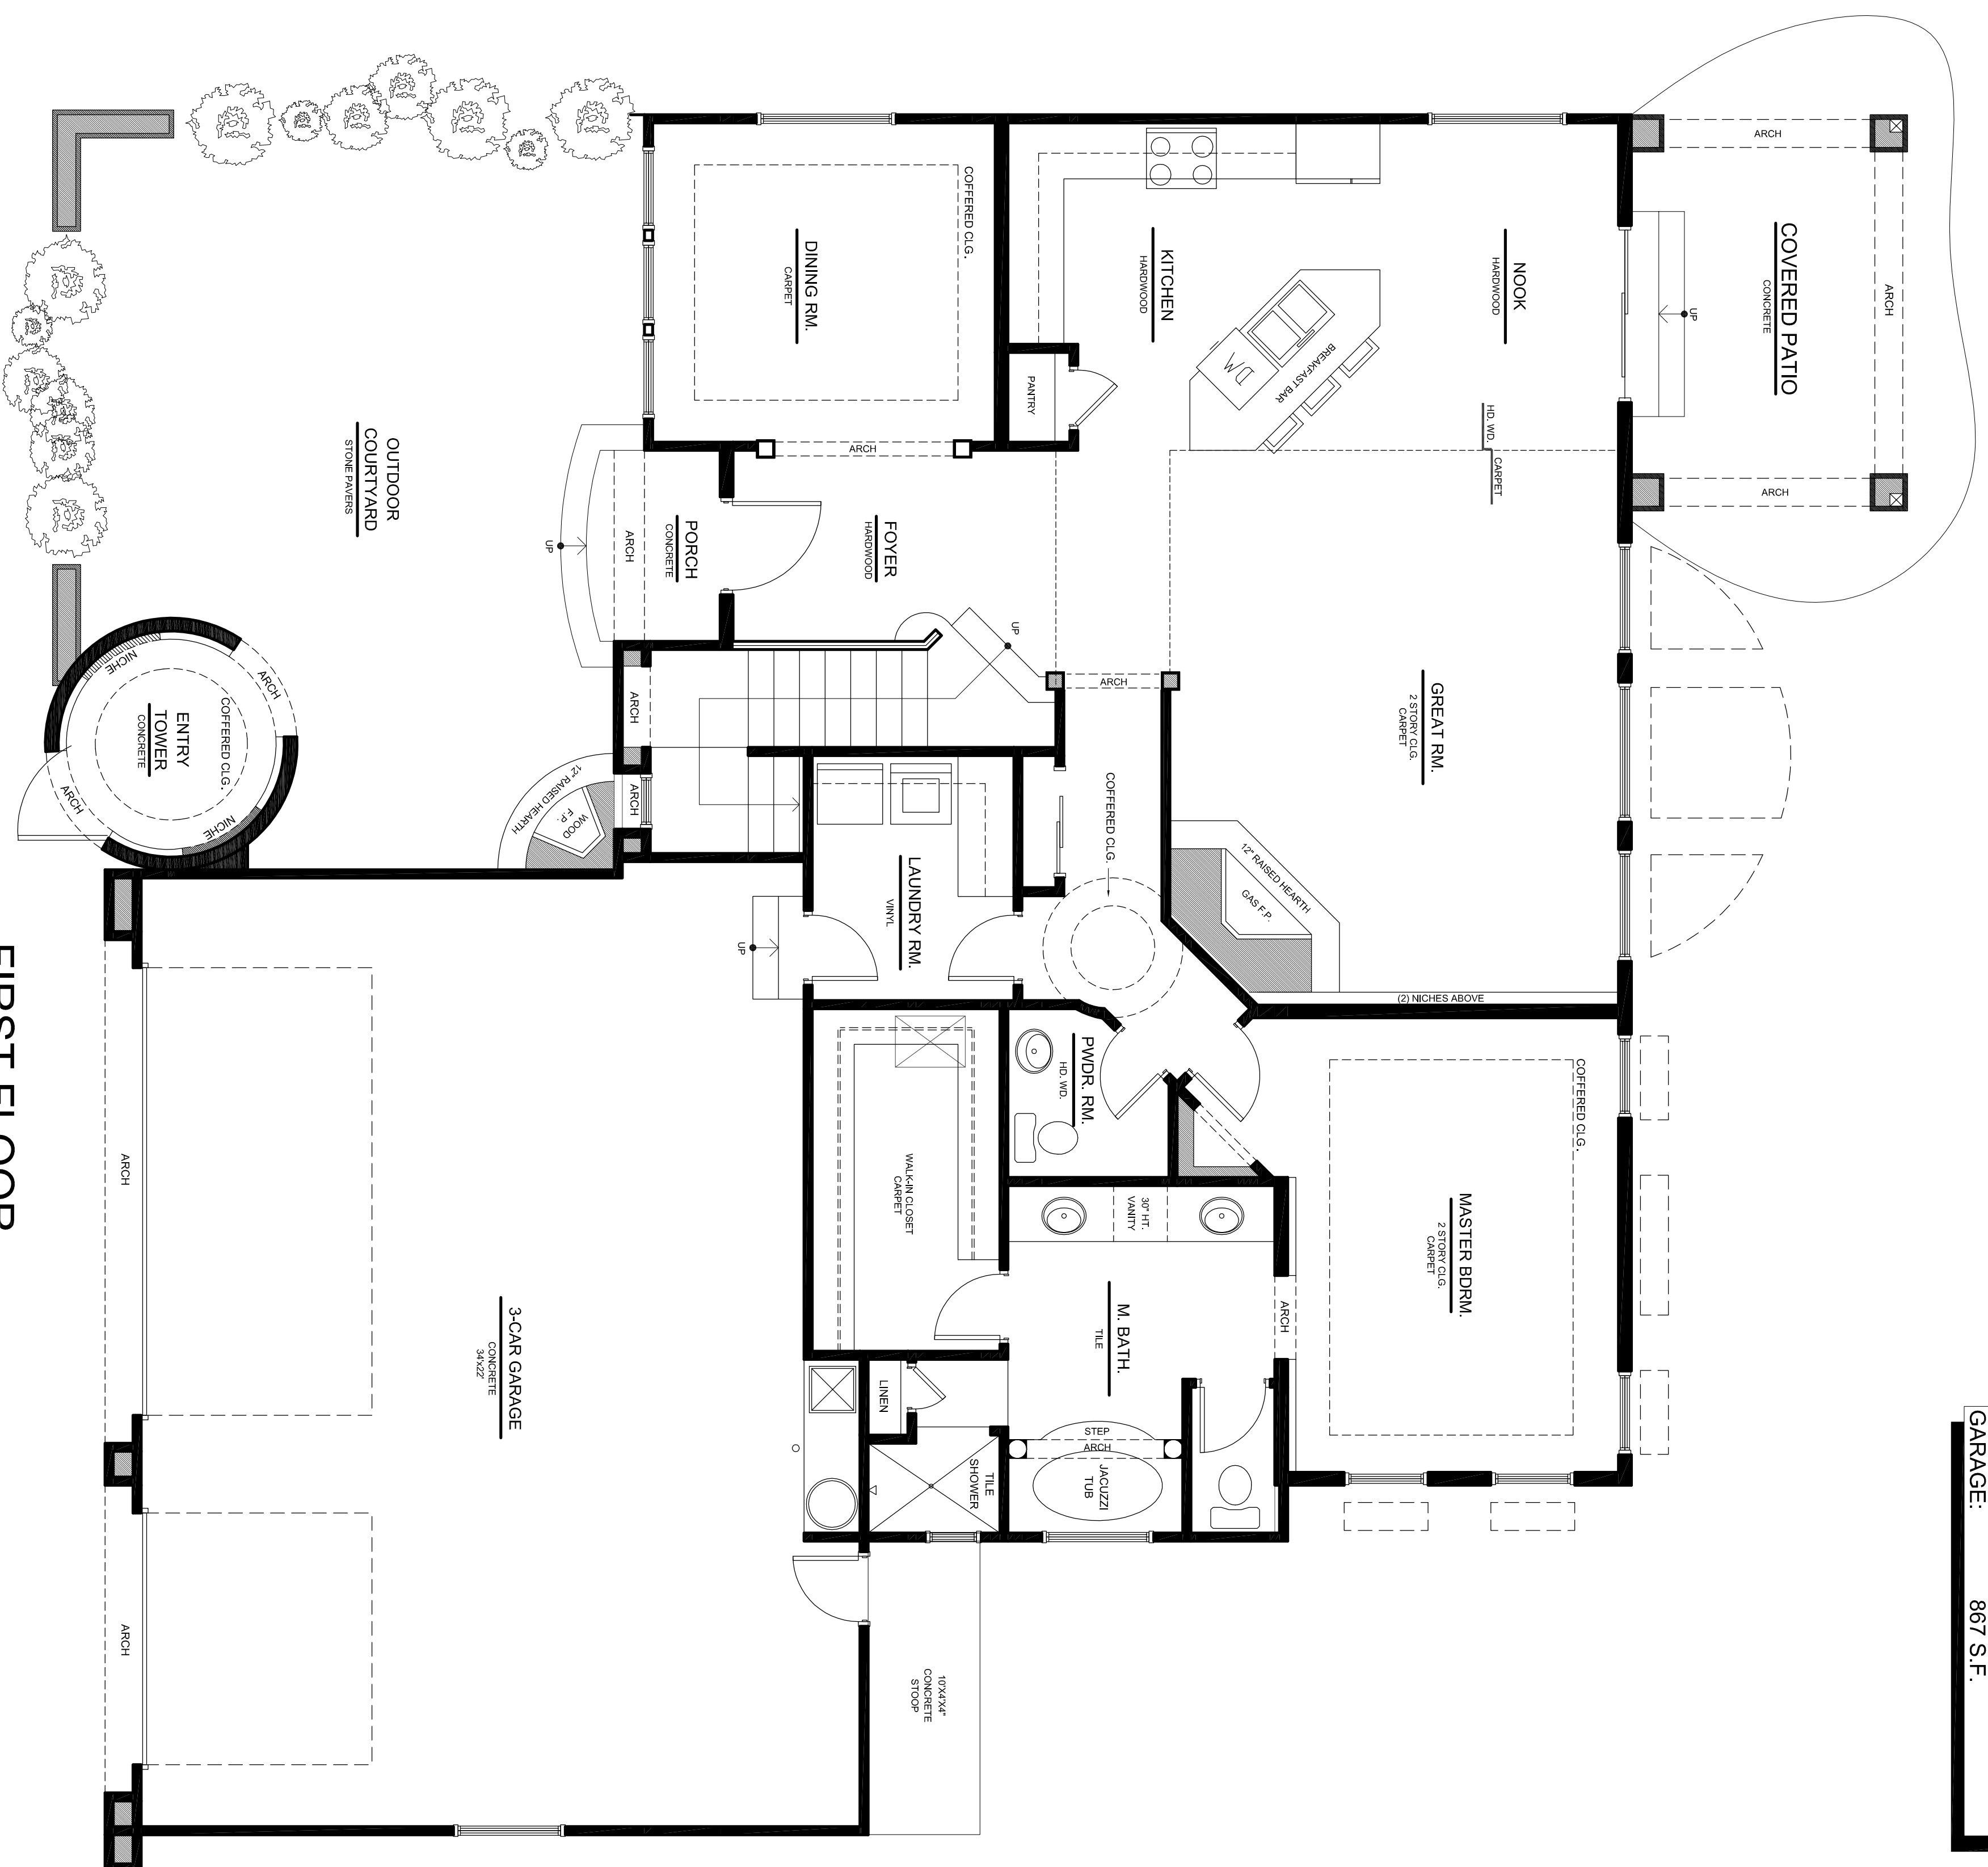

**THE TUSCANY**

MAIN LEVEL:	1,614 S.F.
2ND FLOOR:	1,000 S.F.
TOTAL:	2,614 S.F.
GARAGE:	867 S.F.

FIRST FLOOR

SECOND FLOOR