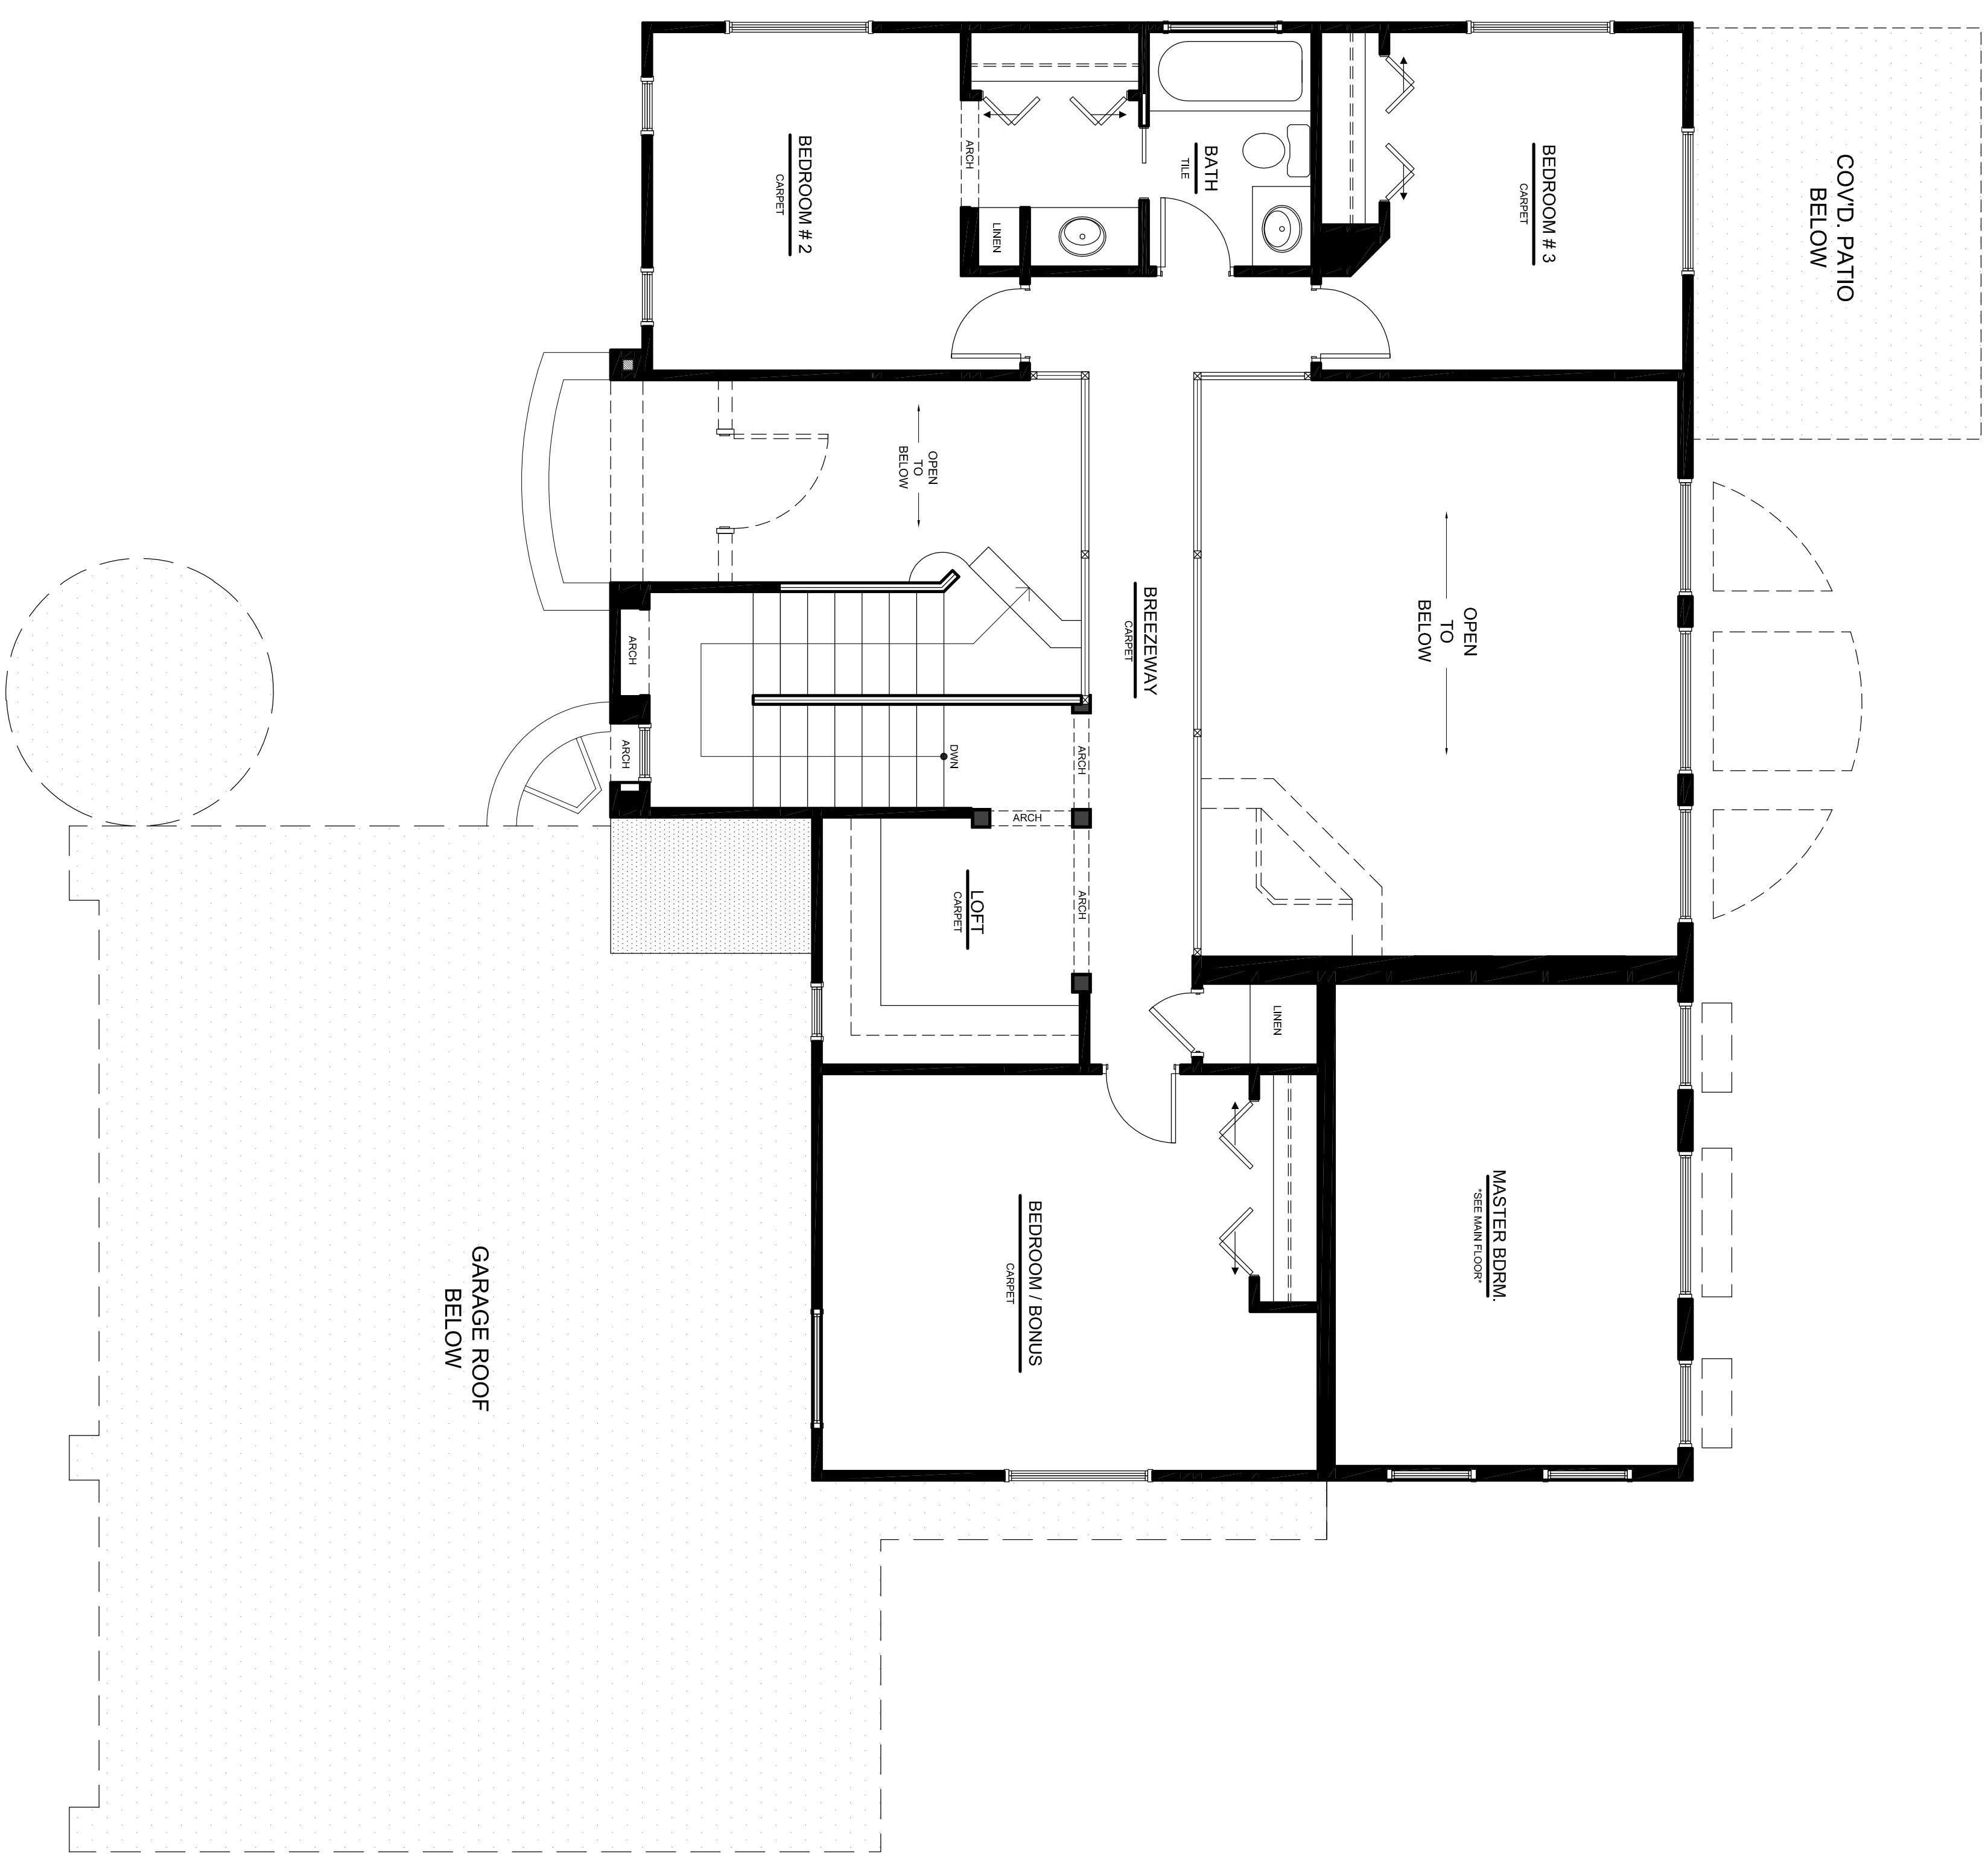

**THE TUSCANY**

MAIN LEVEL:	1,614 S.F.
2ND FLOOR:	1,000 S.F.
TOTAL:	2,614 S.F.
GARAGE:	867 S.F.

FIRST FLOOR

SECOND FLOOR